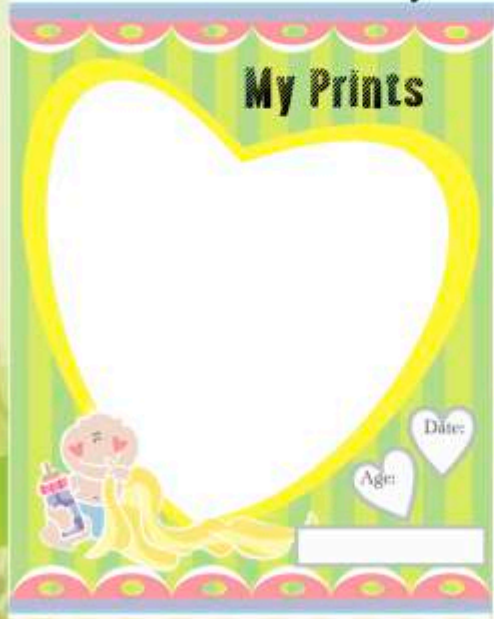

NEWBORN KIT

- 1 x White Sheet of Letter size (8.5'x11' - Similar to A4) inkless paper
- 1 x Manila Sheet of Letter size (8.5'x11' - Similar to A4) inkless paper
- 1 x White Sheet of mini size (14cmx21.7cm) inkless paper
- 1 x Manila Printed Inkless Birth Record Certificate (8.5'x11' - Similar to A4)
- 1 x My Prints baby (unisex) printed sheet
- 1 x Giraffe printed sheet
- 4 x Applicator Towelettes
- + Bonus 5x7' DOUBLE SIDED photo display card - Black in colour
- + 3 x 'Bears for Baby' 6x4 Photo insert cards
- + 1 x 'Oval lace' 6x4 Photo insert card

All kits come presented in folder with full instructions on inside flap.

View online at:
www.rallyrungifts.com.au

Rally Run Gifts

INKLESS KITS

Manila Birth Record

White Birth Record

Oval Lace Card

Bears for baby birth announcement card

Name _____
 Date _____
 Time _____
 Weight _____
 Length _____
 Parents _____

Double Frame

Printed inkless Baby

Printed inkless Giraffe

Single Frame

All kits come presented in folder with full instructions on inside flap.